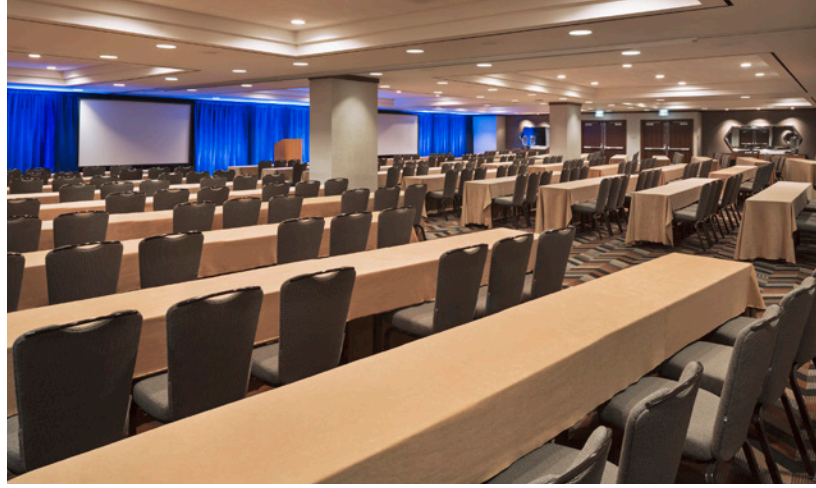

FLOOR PLAN
Bay Level

HYATT REGENCY SAN FRANCISCO
5 Embarcadero Center
San Francisco, California 94111, USA
T +1 415 788 1234
F +1 415 398 2567
sanfrancisco.regency.hyatt.com

FLOOR PLAN
Atrium Lobby Level