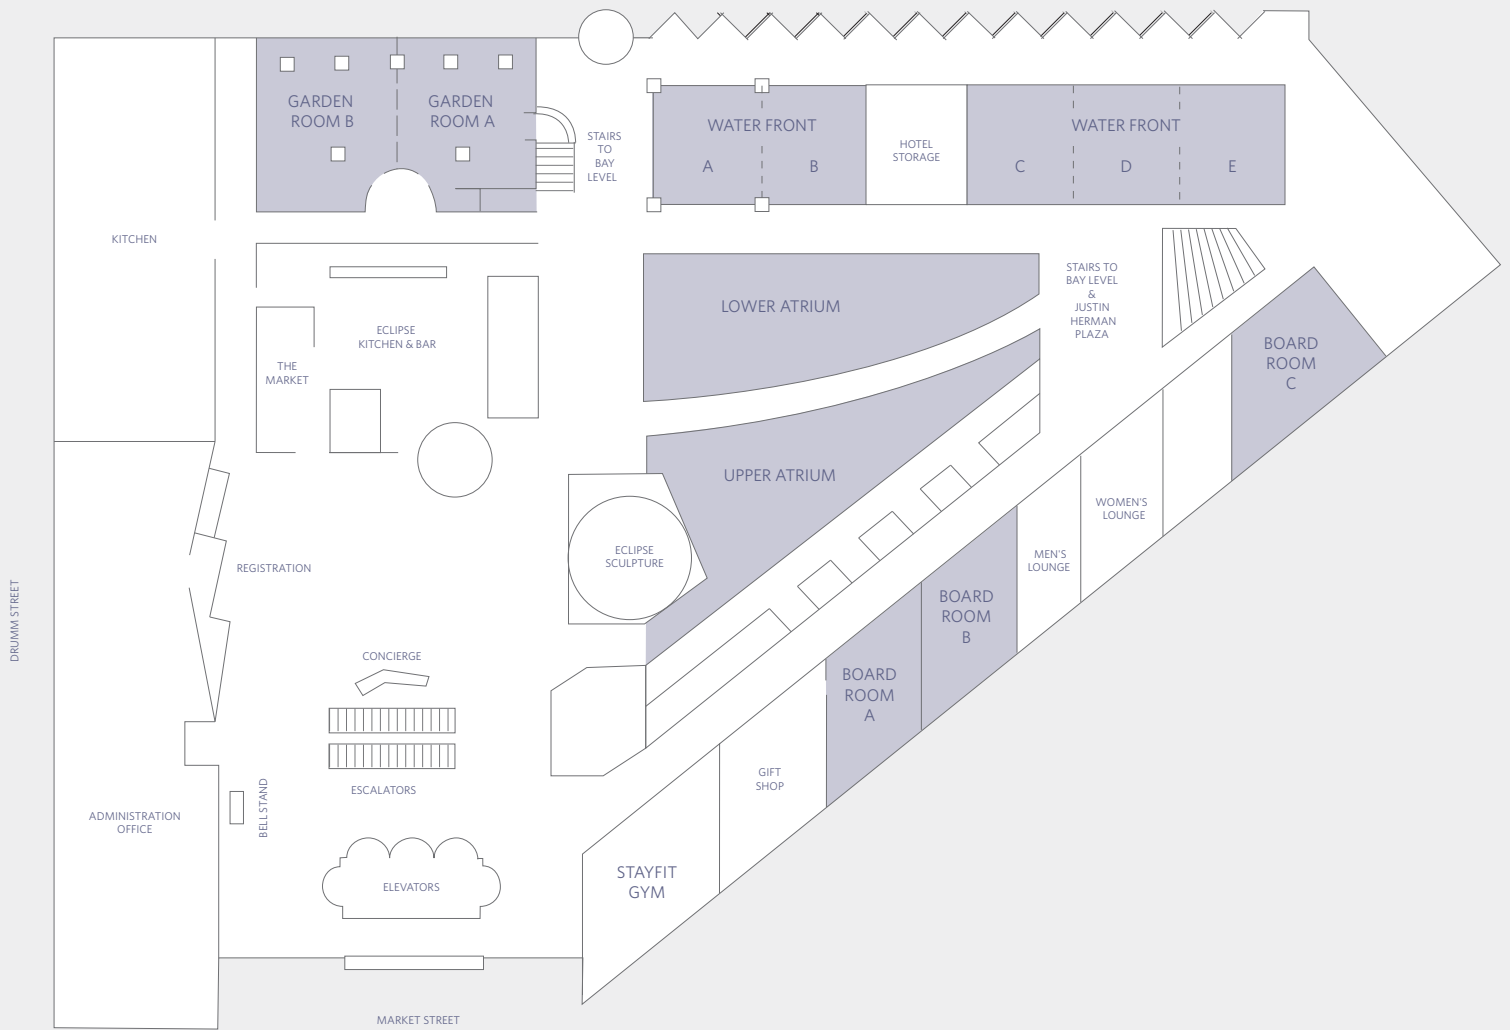

FLOOR PLAN
Bay Level

HYATT REGENCY SAN FRANCISCO
5 Embarcadero Center
San Francisco, California 94111, USA
T +1 415 788 1234
F +1 415 398 2567
sanfrancisco.regency.hyatt.com

FLOOR PLAN
Atrium Lobby Level

FLOOR PLAN
 3-D Levels